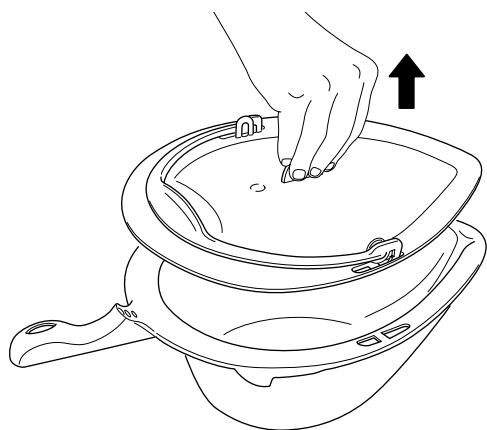

8020 9254 8020 9256  
8020 9255

etac®

Bäcken Clean / Swift Mobil

Pan and lid Clean / Swift Mobil

Becken inkl Deckel und handgriff Clean / Swift Mobil

78214.8 2022-08-25

Locking mechanism on the hygienic bowl  
manufactured under licence from Gordon  
Ellis & Co, Derby DE74 2 PY, England