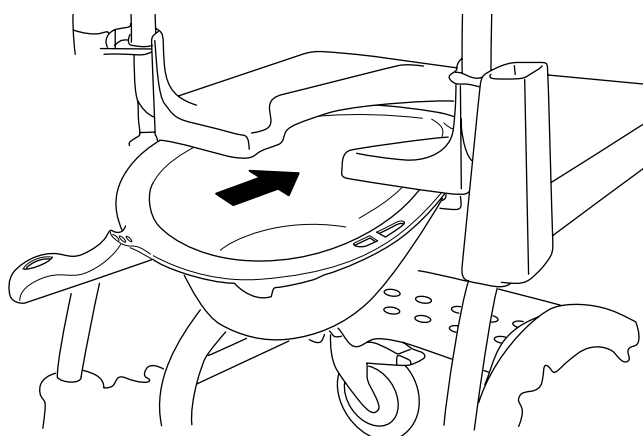

8020 9254 8020 9256
8020 9255

etac®

Bäcken Clean / Swift Mobil

Pan and lid Clean / Swift Mobil

Becken inkl Deckel und handgriff Clean / Swift Mobil

78214.8 2022-08-25

Locking mechanism on the hygienic bowl
manufactured under licence from Gordon
Ellis & Co, Derby DE74 2 PY, England

i Swift Mobile

i

i Clean

Etac Supply Center AB
Långgatan 12
SE-334 33 Anderstorp
www.etac.com